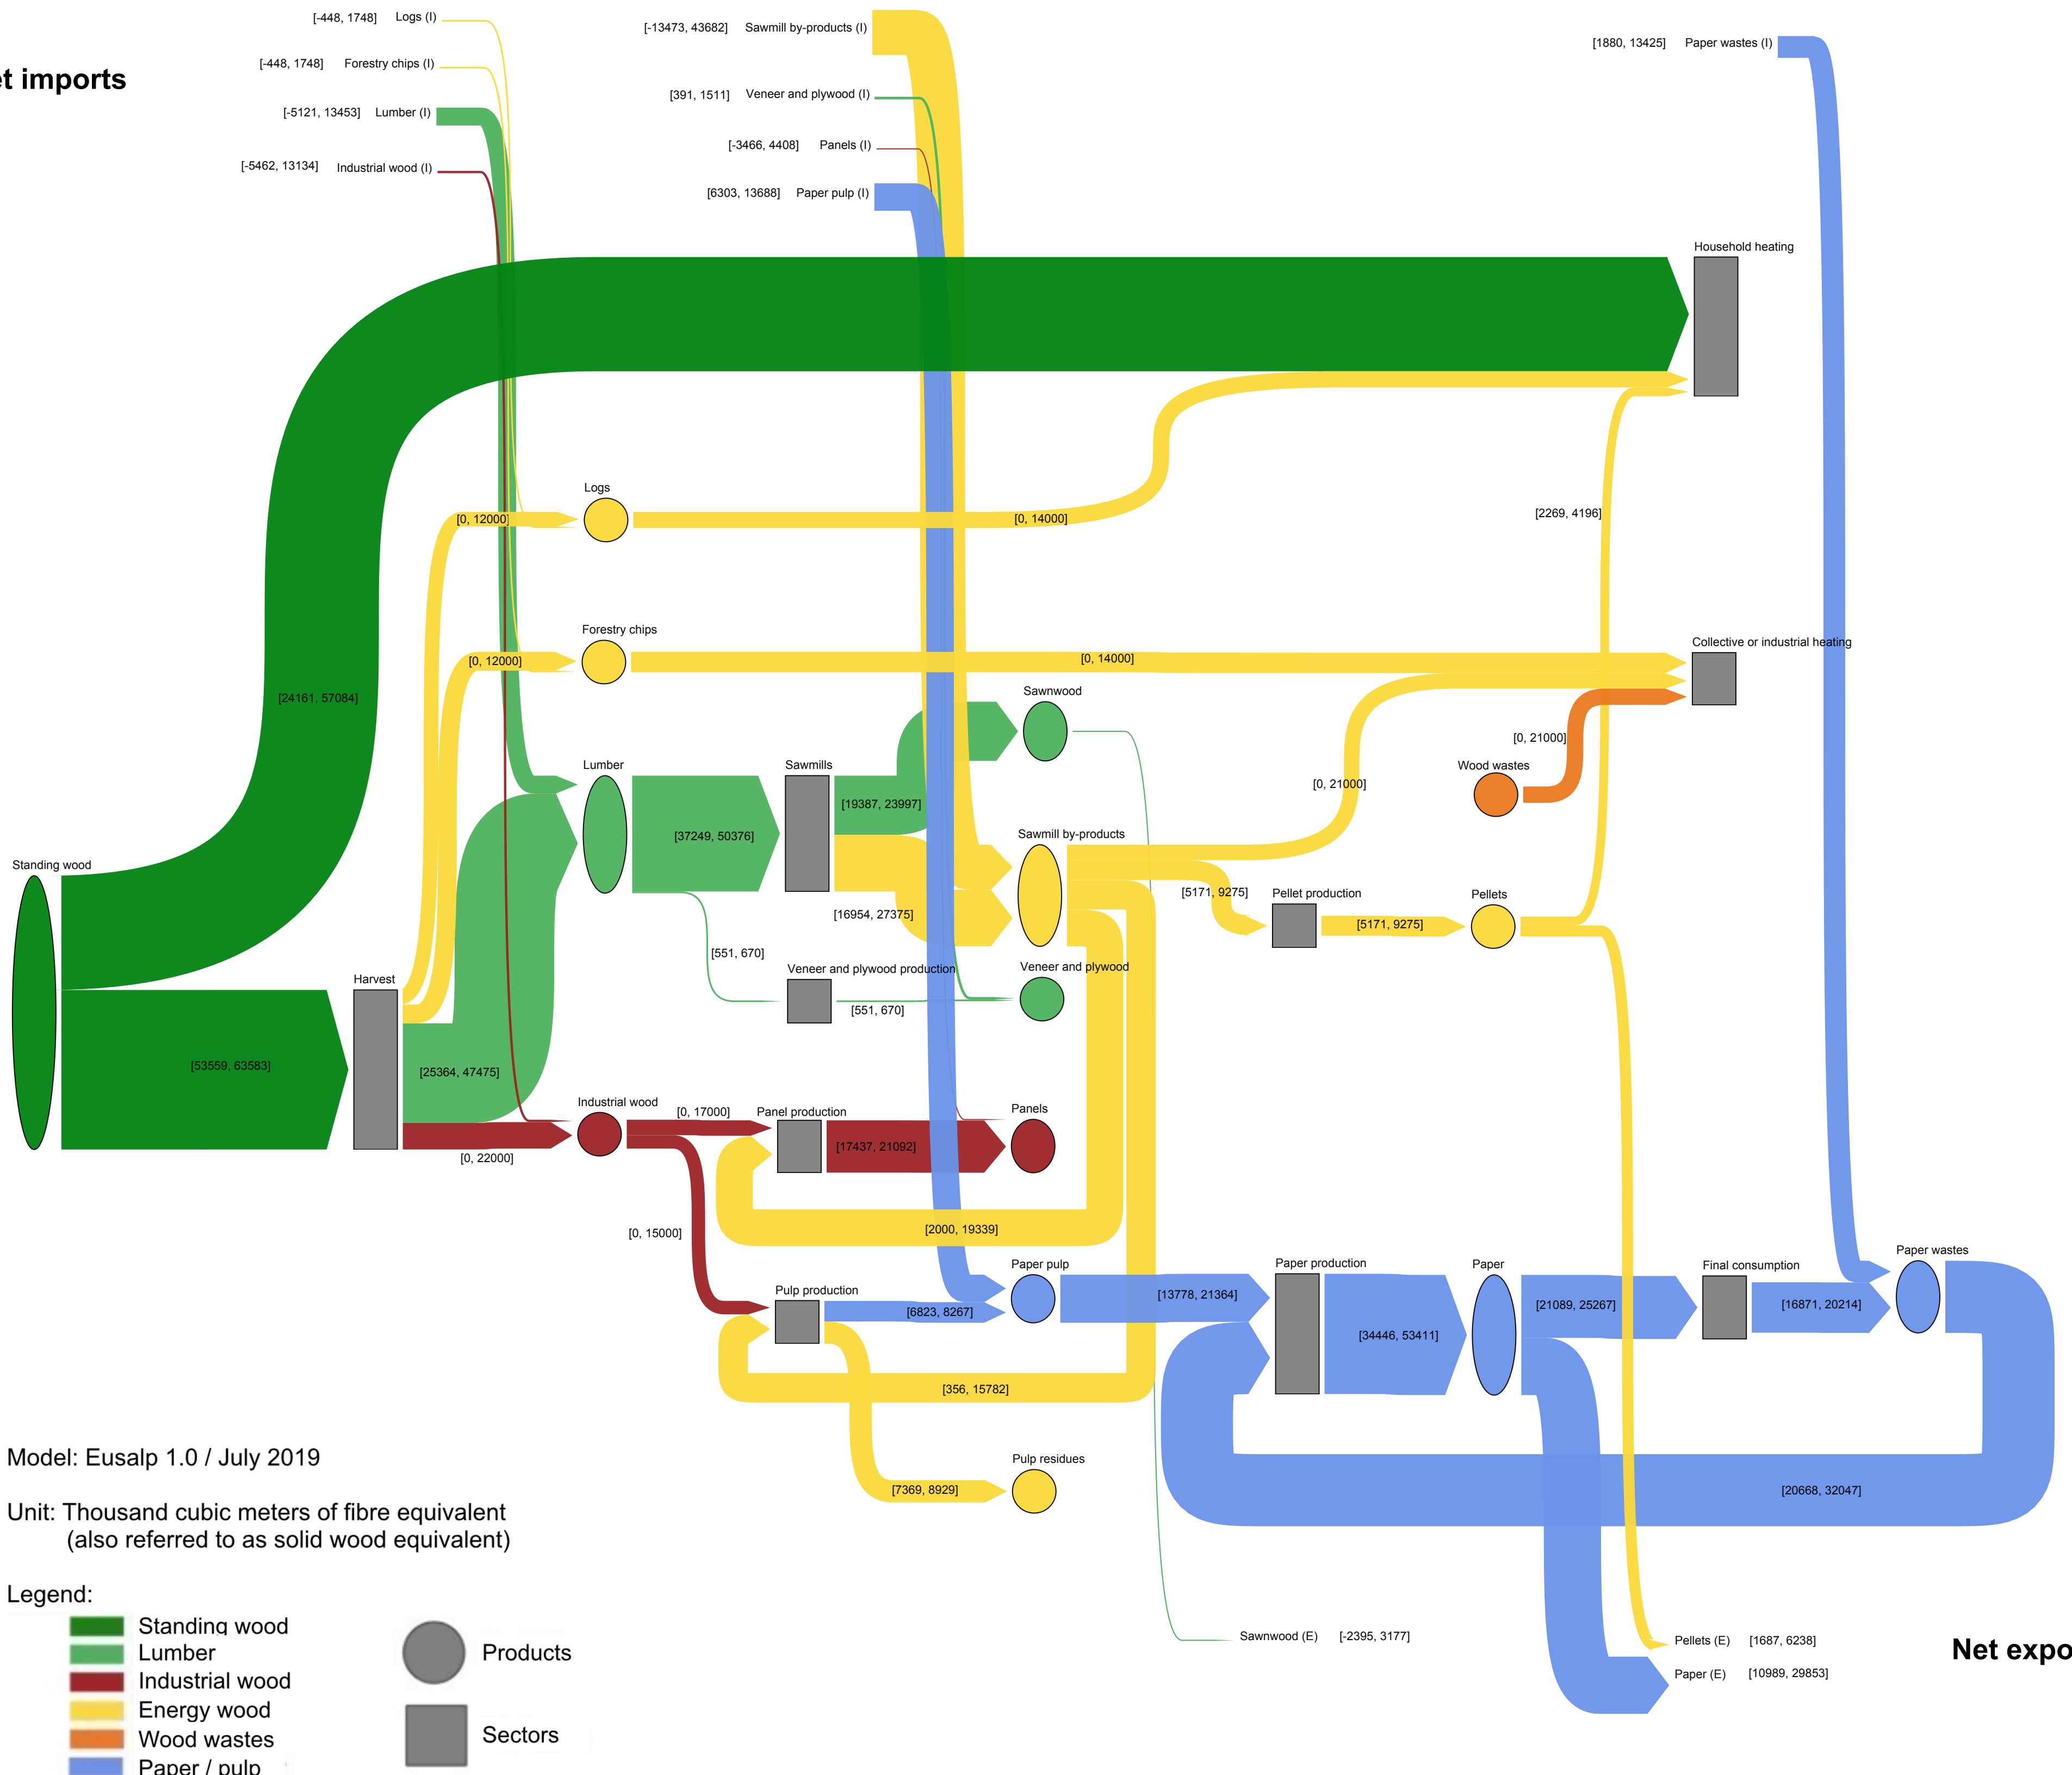

# Wood flows in the Alpine Region

Net imports

Model: Eusalp 1.0 / July 2019

Unit: Thousand cubic meters of fibre equivalent (also referred to as solid wood equivalent)

Legend:

- █ Standing wood
- █ Lumber
- █ Industrial wood
- █ Energy wood
- █ Wood wastes
- █ Paper / pulp

- Products
- Sectors

Net exports